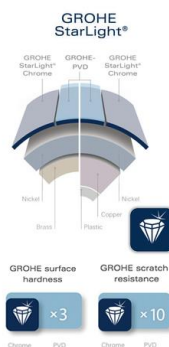

Acme Sanitary Ware Co Ltd

Acme Building, 22-28 Nanking Street, Kowloon, Hong Kong
Tel: 2388 7171 Fax: 2710 8012
E-mail: acme@acmesanitary.com.hk
Website: www.acmesanitaryware.com.hk

Pure Freude
an Wasser

PROJECT		REF		REV	ITEM CODE	
LOCATION		DATE			PAGE	

SANITARY WARE SPECIFICATION SHEET

Item Descriptions	Grohe (Germany) "Essentials" chrome plated corner shelf	Illustration/ Drawing
Model	40663001	
Material	Brass Chrome Plated	
Manufacturer	GROHE Limited	
Brand Origin	Germany	
Source	Acme Sanitary Ware Co. Ltd Mr. Eric Wong/ Mr. Don Yuen	
Contact Tel/Fax	(852) 2388-7171 / (852) 2710-8012	
E-mail	acme@acmesanitary.com.hk	
Website	www.acmesanitary.com.hk	

GROHE QuickFix: Easy, fast and hassle-free installation with covered screws

GROHE StarLight chrome finish: super resistant against scratches and soiling

In developing GROHE StarLight, we've brought our surface finishing technology to perfection, and we pride ourselves in achieving a scratch resistance ten times higher than that of ordinary chrome. On top of that, the surface is super easy to clean: a quick wipe with a dry cloth is all it takes to keep your tap looking shiny and new, even after years of use.

Key Features & Innovations

Note:

* All information of the above is for the reference only. No prior notice is made if any changes.