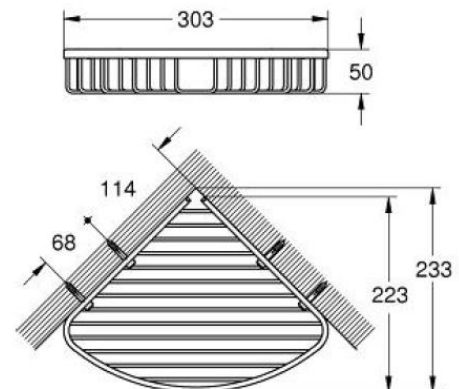

Acme Sanitary Ware Co Ltd

Acme Building, 22-28 Nanking Street, Kowloon, Hong Kong
Tel: 2388 7171 Fax: 2710 8012
E-mail: acme@acmesanitary.com.hk
Website: www.acmesanitaryware.com.hk

Pure Freude
an Wasser

PROJECT		REF		REV	ITEM CODE	
LOCATION		DATE			PAGE	

SANITARY WARE SPECIFICATION SHEET

Item Descriptions	Grohe (Germany) "Essentials" chrome plated corner shelf	Illustration/ Drawing
Model	40663001	
Material	Brass Chrome Plated	
Manufacturer	GROHE Limited	
Brand Origin	Germany	
Source	Acme Sanitary Ware Co. Ltd Mr. Eric Wong/ Mr. Don Yuen	
Contact Tel/Fax	(852) 2388-7171 / (852) 2710-8012	
E-mail	acme@acmesanitary.com.hk	
Website	www.acmesanitary.com.hk	

GROHE QuickFix: Easy, fast and hassle-free installation with covered screws

GROHE StarLight chrome finish: super resistant against scratches and soiling

In developing GROHE StarLight, we've brought our surface finishing technology to perfection, and we pride ourselves in achieving a scratch resistance ten times higher than that of ordinary chrome. On top of that, the surface is super easy to clean: a quick wipe with a dry cloth is all it takes to keep your tap looking shiny and new, even after years of use.

Key Features & Innovations

Note:

* All information of the above is for the reference only. No prior notice is made if any changes.